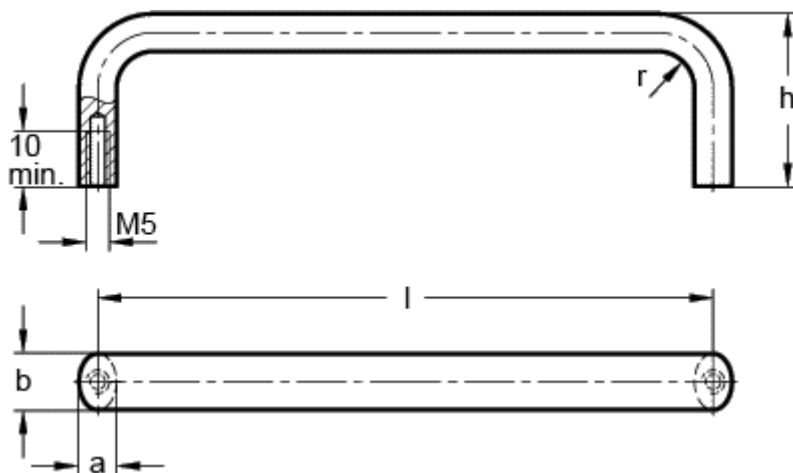

Article number: 20041180

Description: E+G Cabinet U-handle GN 427-12-180-SW

Measures

$a = 8$

$b = 12$

$h = 40$

$l = 180$

$r = 8$